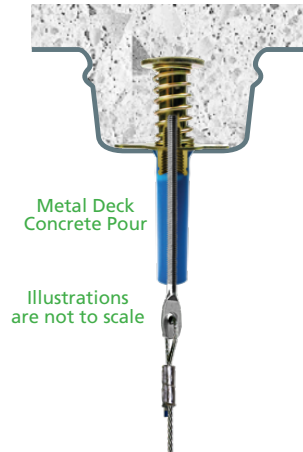

1/4" x 5" Eyebolt - SDI Blue Banger Hanger

- Provides support for Trapezes, HVAC Duct, Cable Tray, Piping and Conduit.
- Quick installation and adjustment.
- Engineered as a COMPLETE ASSEMBLY.
- Capacities Shown in the table below account for the connection to a SDI143812 Blue Banger Hanger with a 1/4" Wedgy Eyebolt installed.
- Assembly maximum capacities vary by substrate and embedment. Ask about additional fastener options with higher values.
- Assemblies can be manufactured with 2, 3, or 4 cables. Please contact CEAS for part numbers.
- Cables can be ordered to any length. Please contact CEAS for part numbers.
- U.S. Patent D737,134.